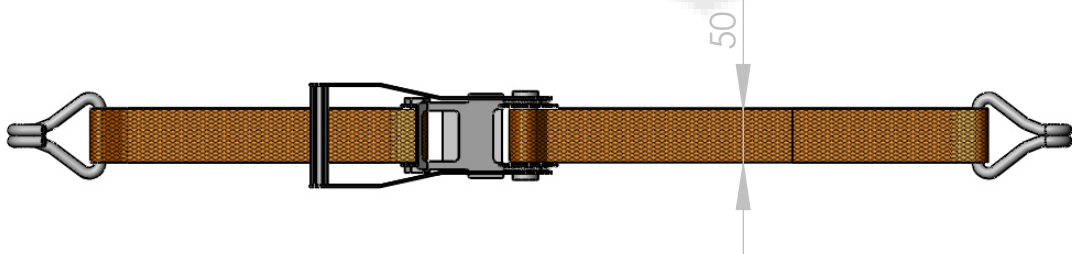

This drawing is valid for commercial purposes only and must not be copied, disclosed or used without our permission

Material:	Polyester
Weight:	2.7 Kg
SWL	25 kN
BL	50 kN

SALADA INDUSTRIES FOR METAL
 +966 50 016 5914
www.salada.sa
hello@salada.sa

Description:

TRAILER WEBBING

Reference:

TE-6M(50)