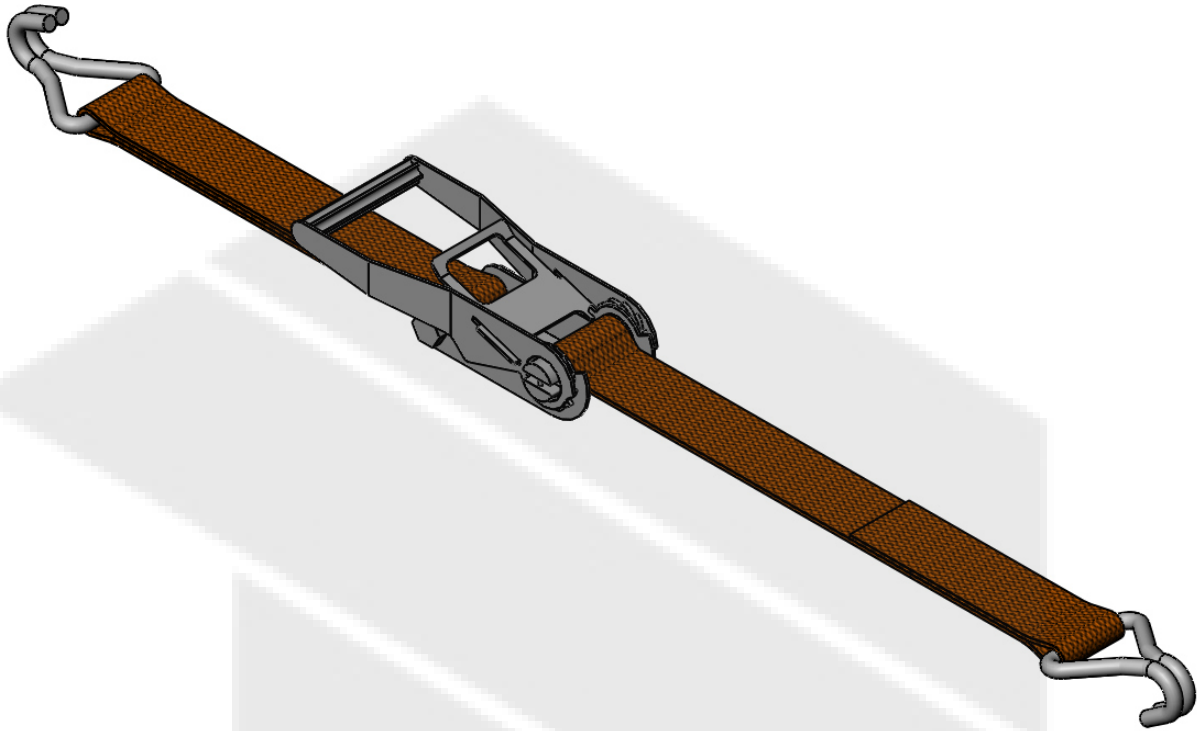

This drawing is valid for commercial purposes only and must not be copied, disclosed or used without our permission

Material:	Polyester
Weight:	2.7 Kg
SWL	25 kN
BL	50 kN

SALADA INDUSTRIES FOR METAL
 +966 50 016 5914
www.salada.sa
hello@salada.sa

Description:

TRAILER WEBBING

Reference:

TE-6M(50)