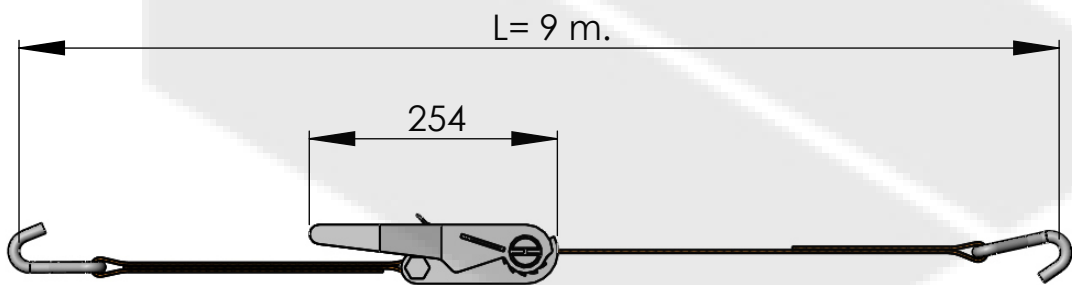

This drawing is valid for commercial purposes only and must not be copied, disclosed or used without our permission

Material:	Polyester
Weight:	2.7 Kg
SWL	25 kN
BL	50 kN

SALADA INDUSTRIES FOR METAL
 +966 50 016 5914
www.salada.sa
hello@salada.sa

Description:

TRAILER WEBBING

Reference:

TE-6M(50)