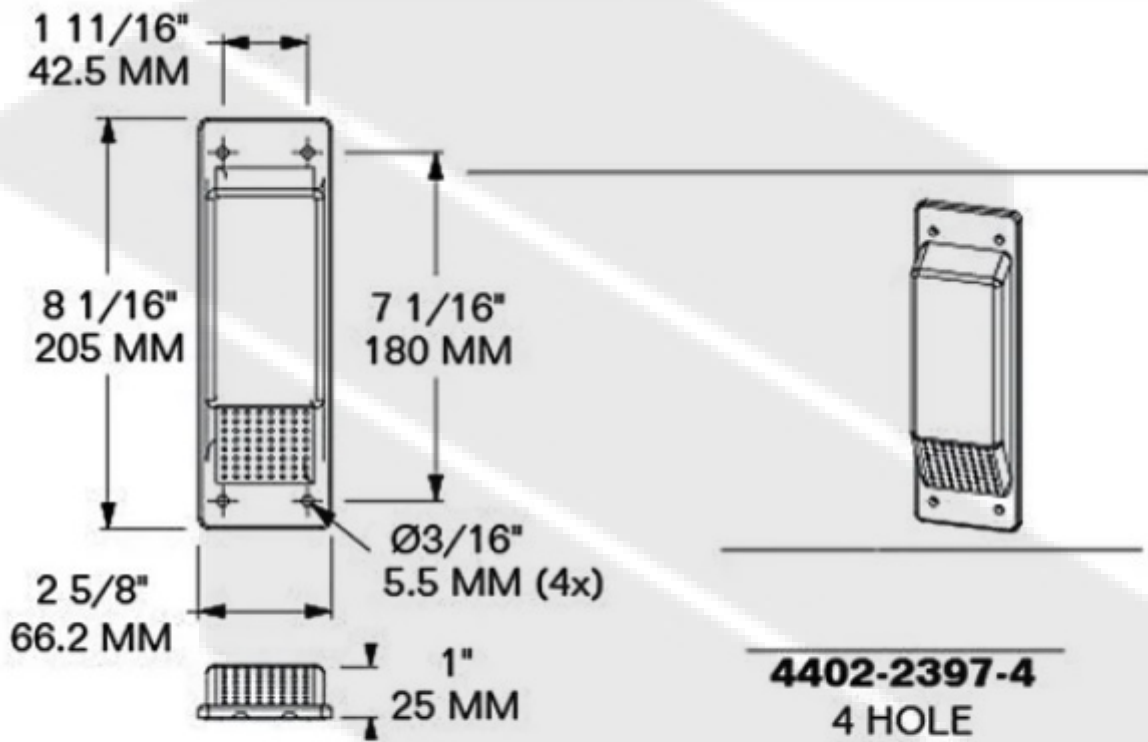

This drawing is valid for commercial purposes only and must not be copied, disclosed or used without our permission

Material:	
Weight:	
SWL Tension	SWL Shear
BL Tension	BL Shear

SALADA INDUSTRIES FOR METAL
+966 50 016 5914
www.salada.sa
hello@salada.sa

Description:
Shipping Container Air Vent
Reference:
AV-01