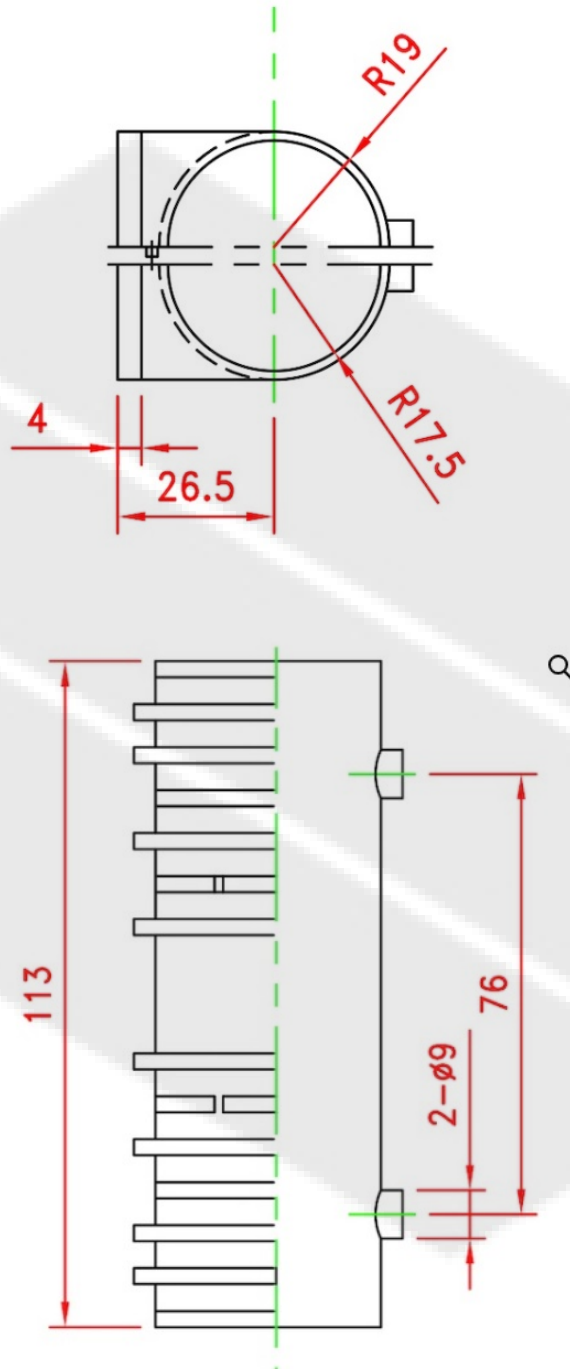

This drawing is valid for commercial purposes only and must not be copied, disclosed or used without our permission

Material:	
Weight:	
SWL Tension	SWL Shear
BL Tension	BL Shear

SALADA INDUSTRIES FOR METAL
+966 50 016 5914
www.salada.sa
hello@salada.sa

Description:	Split Large Bush
Reference:	SLB-01