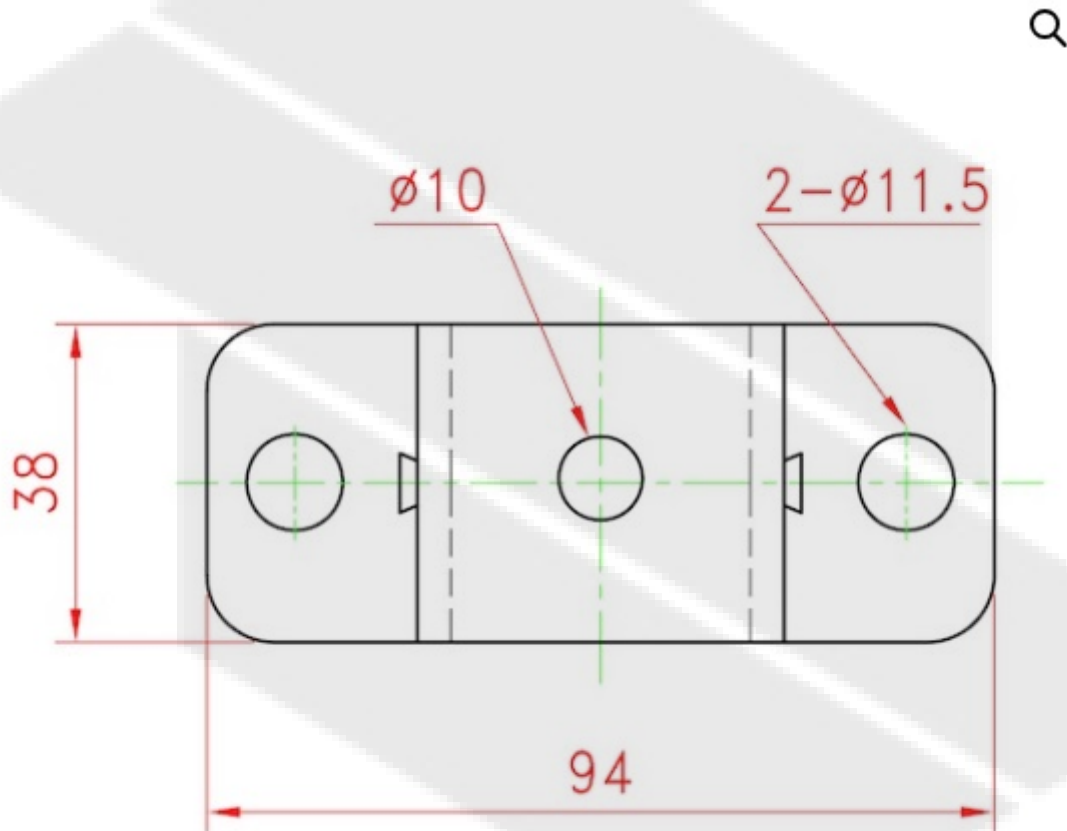

This drawing is valid for commercial purposes only and must not be copied, disclosed or used without our permission

Material:	
Weight:	
SWL Tension	SWL Shear
BL Tension	BL Shear

SALADA INDUSTRIES FOR METAL  
+966 50 016 5914  
[www.salada.sa](http://www.salada.sa)  
[hello@salada.sa](mailto:hello@salada.sa)

Description:
<b>Bearing Bracket – Short</b>
Reference:
<b>BBS-01</b>