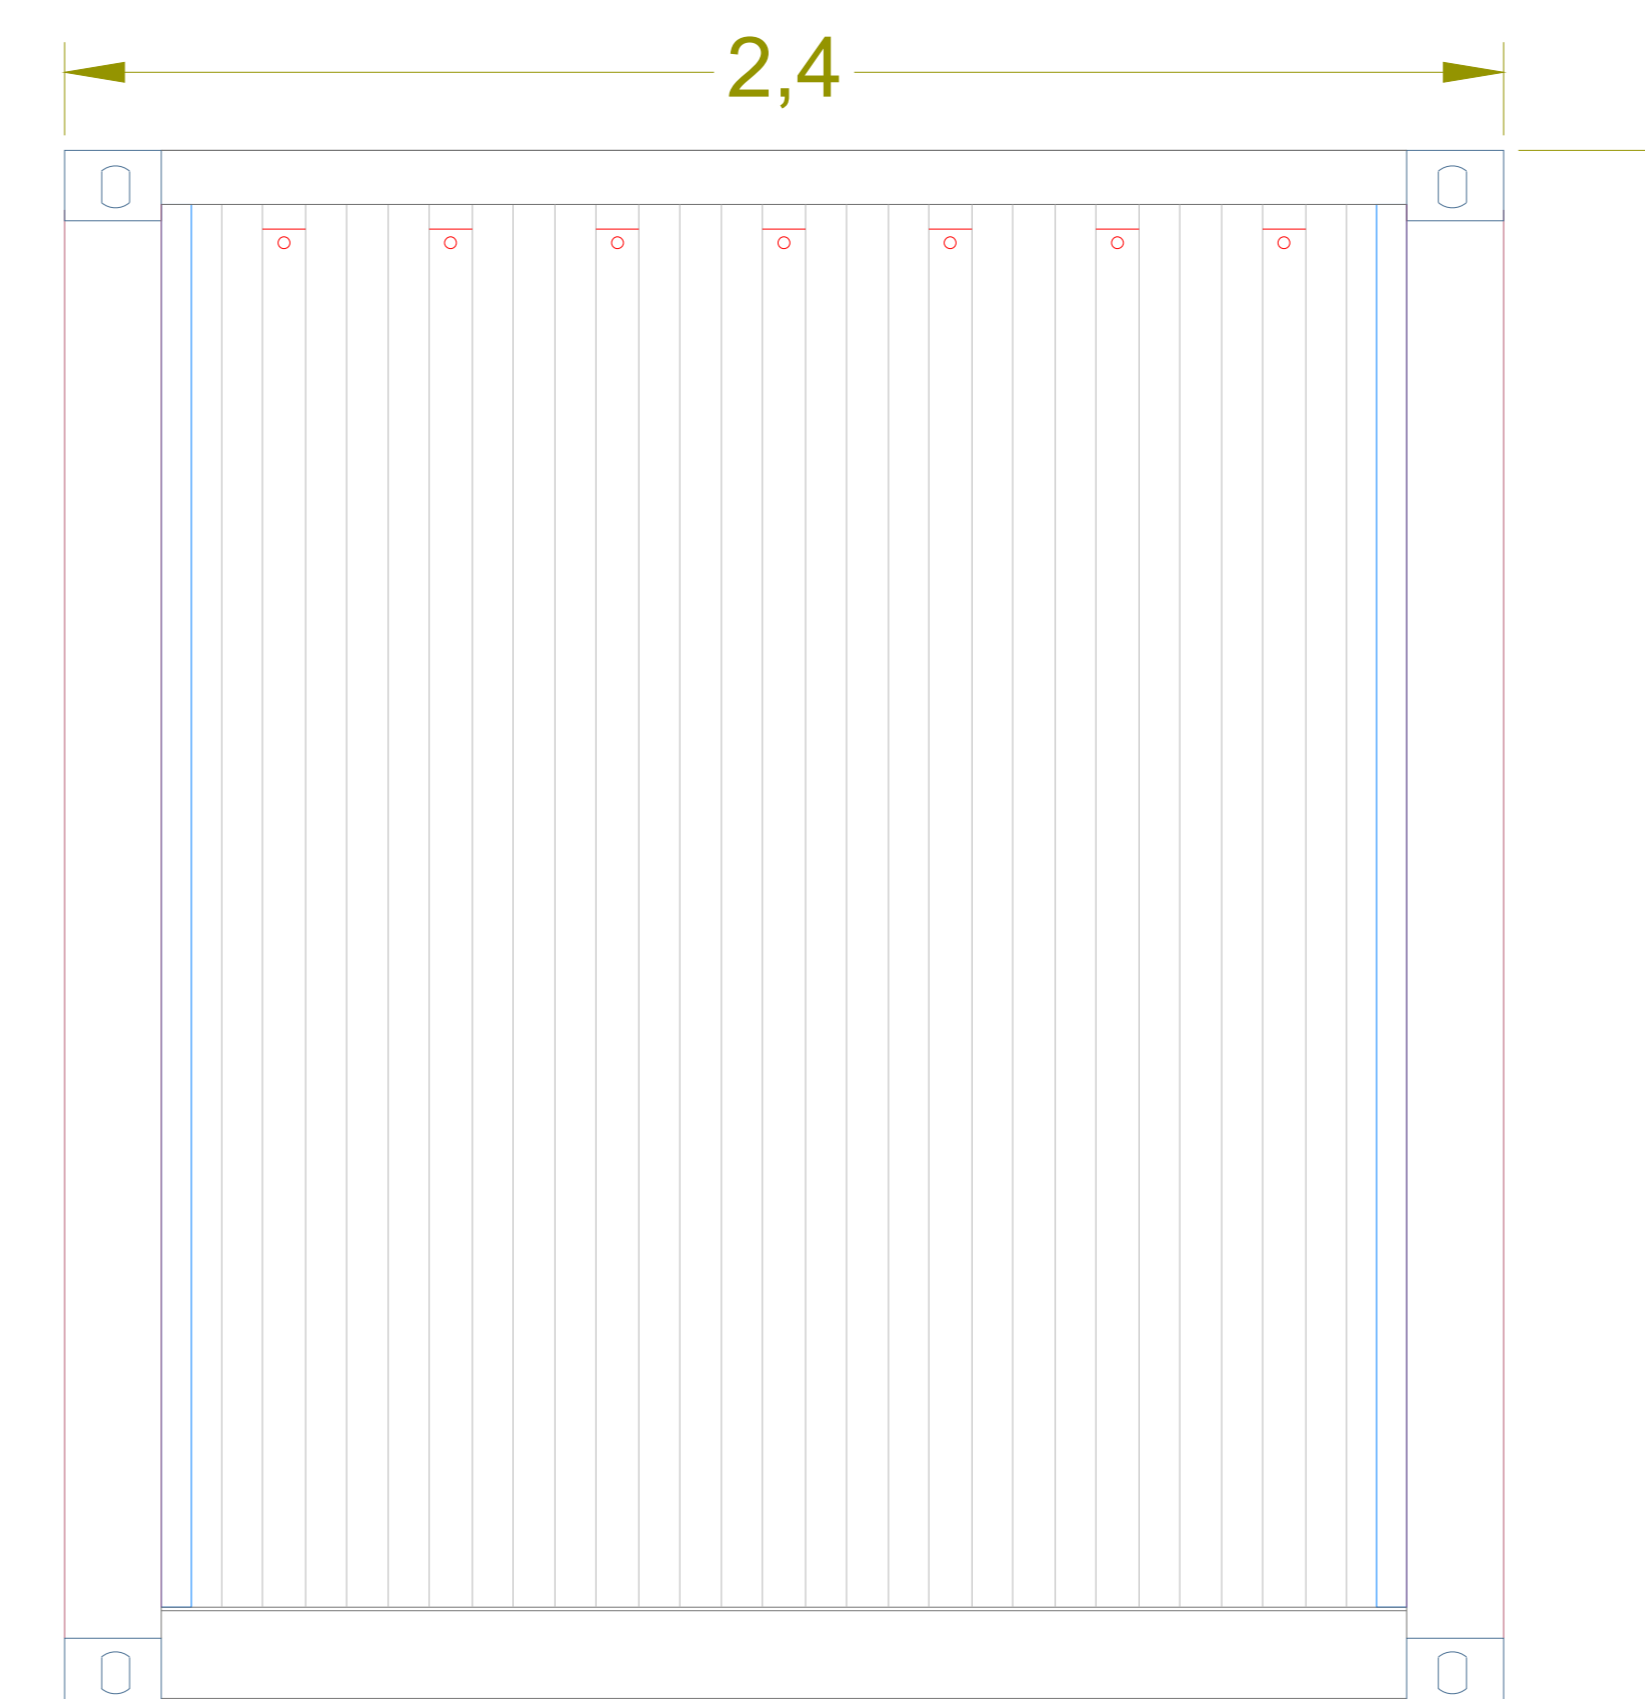

Plan

Front & Back Elevation

Left Elevation

Right Elevation

Key Plan

Client :

STORAGE
ISBU 20'*8' (6.10*2.4)

DRAWING TITLE :

PLAN & ELEVATIONS

Project number	000
VERSION 2	Date 02/05/2023
Drawn by :	Checked by :

SLD-S20A

1

Scale 1:100