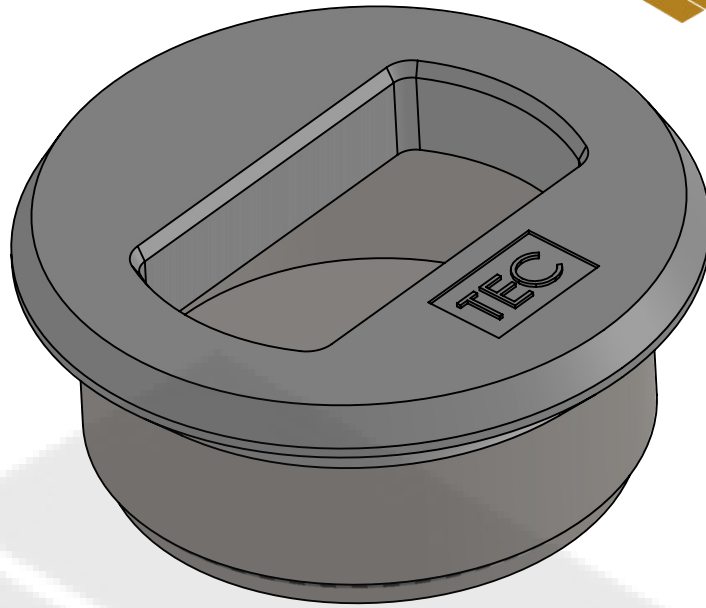

This drawing is valid for commercial purposes only and must not be copied, disclosed or used without our permission

Material: **Weldable steel**

Weight: **7 kg**

SWL **250 kN**

BL **500 kN**

SALADA INDUSTRIES FOR METAL
 +966 50 016 5914
www.salada.sa
hello@salada.sa

Description:

FLUSH ISO POCKET

Reference:

FE-07A-1C