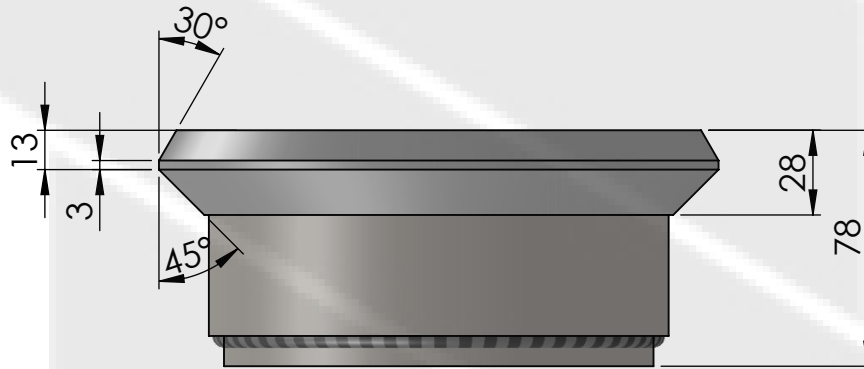

This drawing is valid for commercial purposes only and must not be copied, disclosed or used without our permission

Material: **Weldable steel**

Weight: **7 kg**

SWL **250 kN**

BL **500 kN**

SALADA INDUSTRIES FOR METAL
 +966 50 016 5914
www.salada.sa
hello@salada.sa

Description:

FLUSH ISO POCKET

Reference:

FE-07A-1C