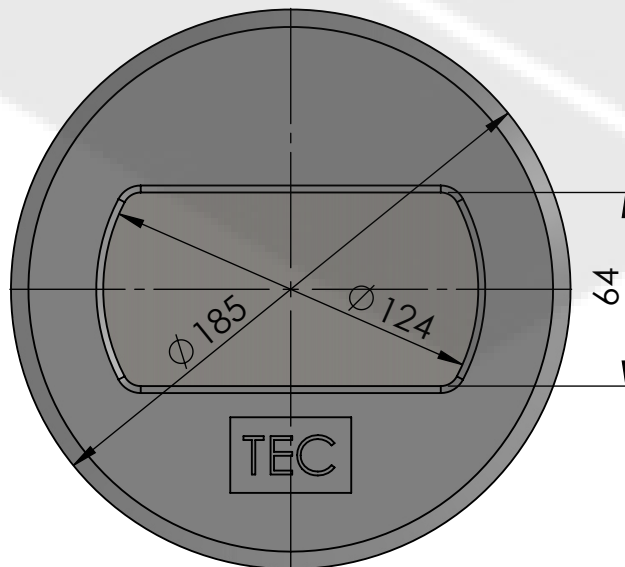

This drawing is valid for commercial purposes only and must not be copied, disclosed or used without our permission

Material: **Weldable steel**

Weight: **7 kg**

SWL **250 kN**

BL **500 kN**

SALADA INDUSTRIES FOR METAL
 +966 50 016 5914
www.salada.sa
hello@salada.sa

Description:

FLUSH ISO POCKET

Reference:

FE-07A-1C