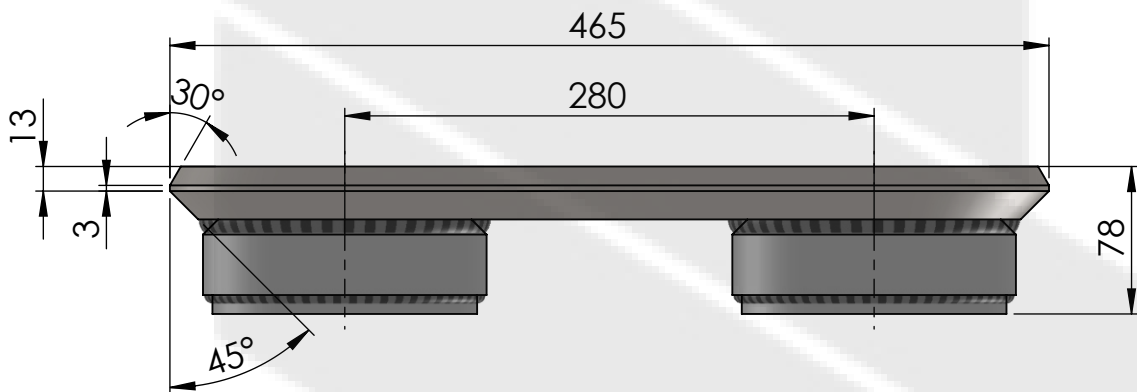

This drawing is valid for commercial purposes only and must not be copied, disclosed or used without our permission

Material:	Weldable
Weight:	16 kg
SWL	250 kN
BL	500 kN

SALADA INDUSTRIES FOR METAL
 +966 50 016 5914
www.salada.sa
hello@salada.sa

Description:

**DOUBLE FLUSH
 LONG. ISO POCKET**

Reference:

FE-07A-3C(76)