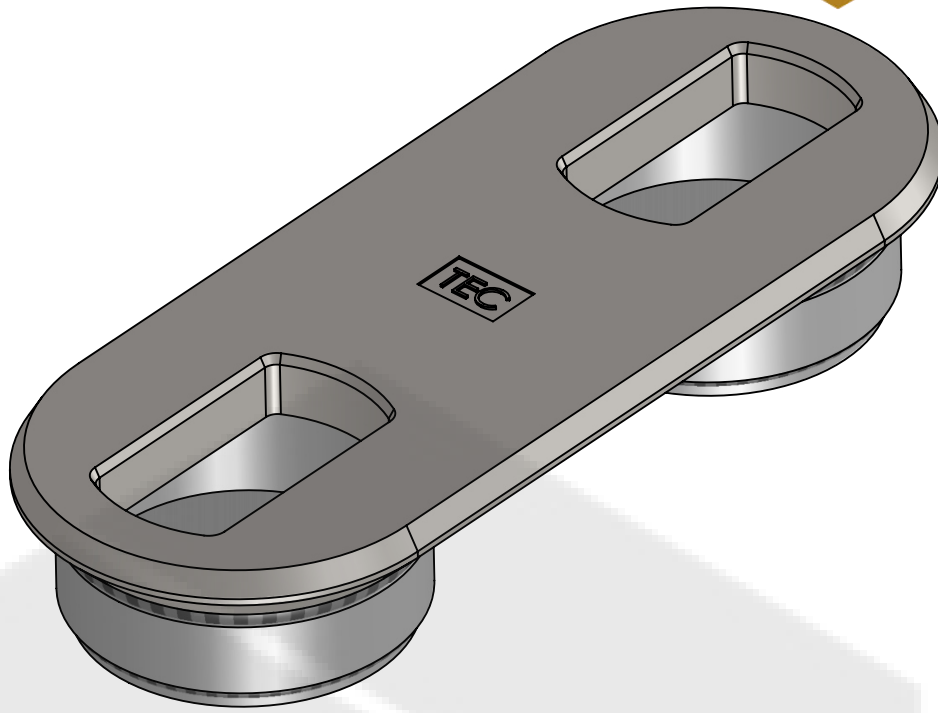

This drawing is valid for commercial purposes only and must not be copied, disclosed or used without our permission

Material:	Weldable
Weight:	16 kg
SWL	250 kN
BL	500 kN

SALADA INDUSTRIES FOR METAL
 +966 50 016 5914
www.salada.sa
hello@salada.sa

Description:

**DOUBLE FLUSH
 LONG. ISO POCKET**

Reference:

FE-07A-3C(76)