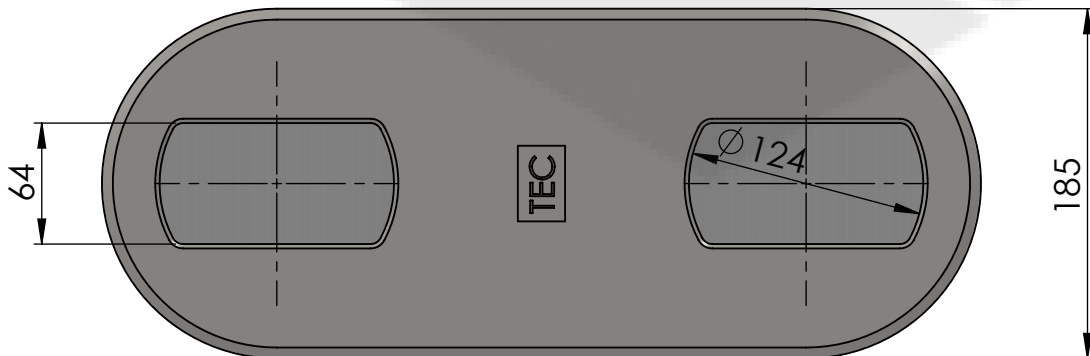

This drawing is valid for commercial purposes only and must not be copied, disclosed or used without our permission

Material:	Weldable
Weight:	16 kg
SWL	250 kN
BL	500 kN

SALADA INDUSTRIES FOR METAL
 +966 50 016 5914
www.salada.sa
hello@salada.sa

Description:

**DOUBLE FLUSH
 LONG. ISO POCKET**

Reference:

FE-07A-3C(76)